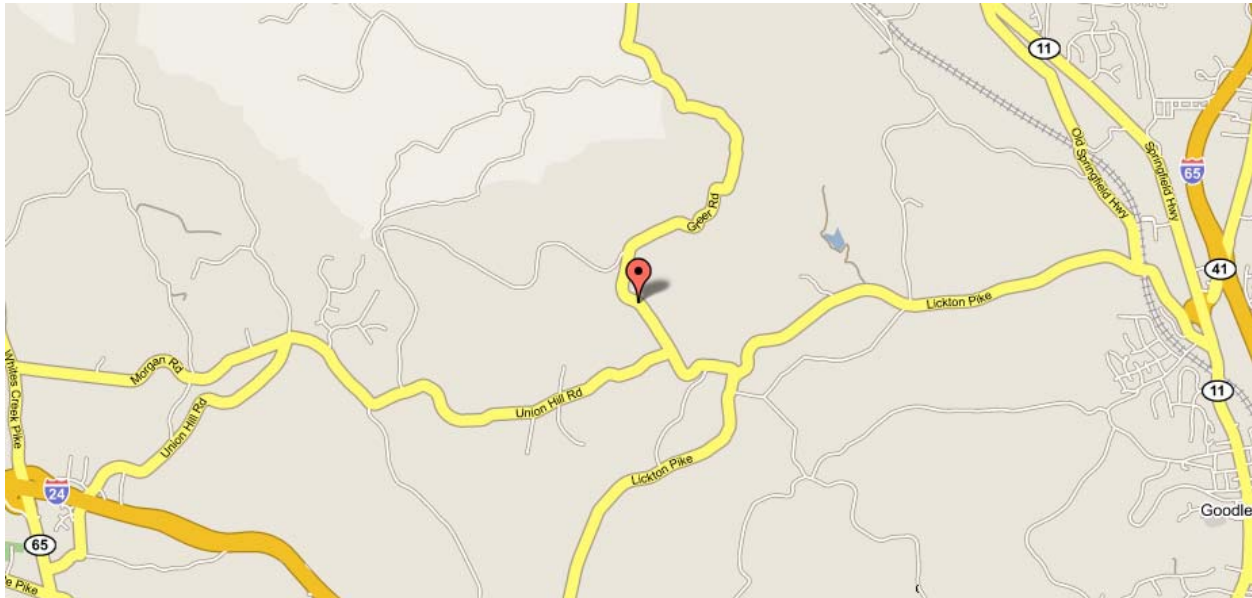

## Jackson Conference Center

2601 Greer Road

Goodlettsville, TN 37072

(615) 859-5433

- From Nashville, take I-24 west toward Clarksville to Old Hickory Boulevard (Exit 40).
- Turn right onto Old Hickory Boulevard and go 0.8 miles to Brick Church Pike.
- Turn left onto Brick Church Pike and go 4 miles to Lickton Pike.
- Turn right onto Lickton Pike and go 0.1 miles to Union Hill Road.
- Turn left onto Union Hill Road.
- Union Hill Road becomes Greer Road.
- Turn left into Jackson Conference Center at the sign.